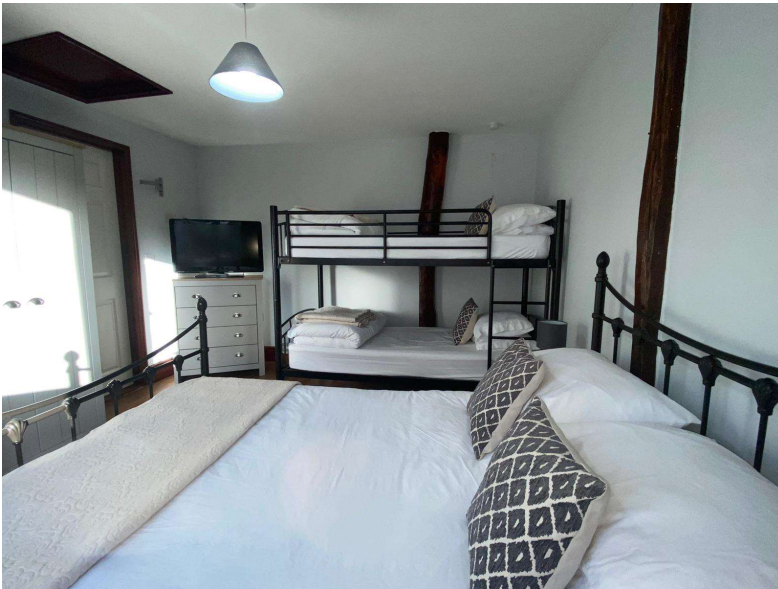

WISTERIA COTTAGE

MIN 2 NIGHT STAY

•
PRICING

Wisteria is an ideal family cottage. It sleeps six in two bedrooms; one double, and a double with bunkbeds.

Bedrooms have plenty of storage and both have a television. Bedding and towels are all provided.

The open plan kitchen has everything you will need, to include a large fridge freezer, microwave, kettle, toaster, fan assisted oven. A comfortable living area is also provided.

The cottage looks out onto our beautiful courtyard, which has plenty of seating, perfect for family gatherings, or peaceful summer evenings with a book and a glass of wine. Free Wifi is also provided.